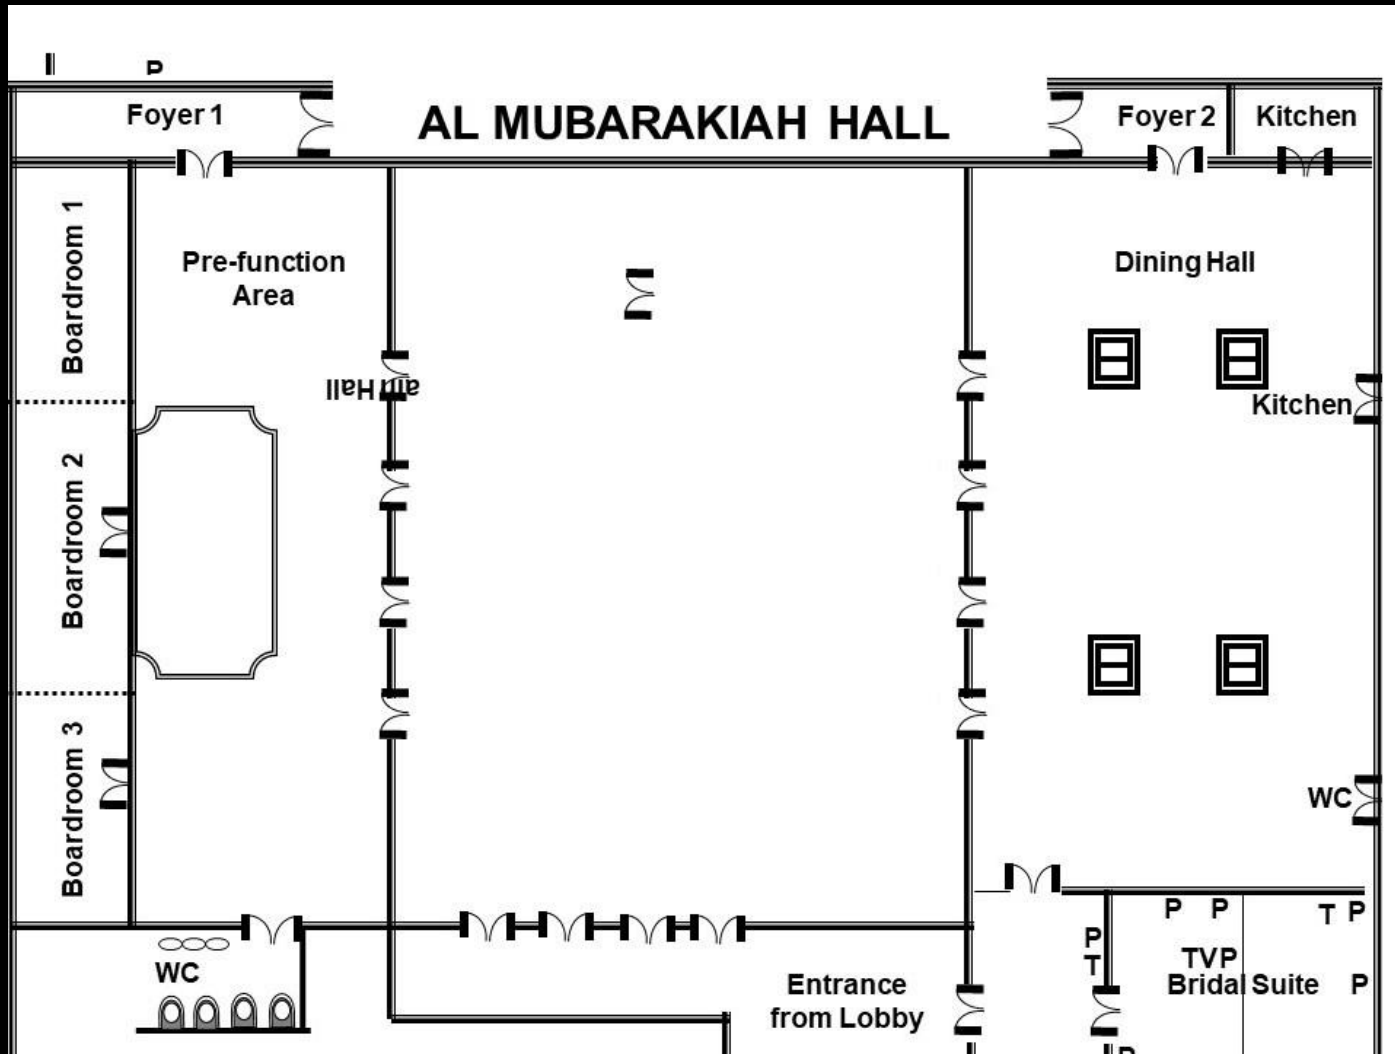

MEETING AND EVENTS PRESENTATION

AL MUBARAKIA HALL – FLOOR PLAN

AL MUBARAKIA CAPACITY

Room	Meters ²	Height (m)	Width (m)	Length (m)								Day light
AL Mubarakiah	660	22	25.42	25.95	250	280	500	250	70	70	350	NO
Boardroom I	50.1	3	6.57	7.63	12		20	18	10	10	15	No
Boardroom II	50.1	3	6.57	7.63	12		20	18	10	10	15	No
Boardroom II	50.1	3	6.57	7.63	12		20	18	10	10	15	No

CAR SHOW AVAILABLE IN AL MUBARAKIA ONLY

AL MUBARAKIA PICTURES

AL MUBARAKIA (DINNING HALL) PICTURES

Room	Meters	Height (m)	Width (m)	Length (m)								Day light
AL MUBARAKIA DINNING HALL	586	3	21.47	27.32	0	0	0	0	0	0	350	NO

4TH, FLOOR PLAN

BADRIA – MEETING ROOM

Room	Meters	Height (m)	Width (m)	Length (m)								Day light
BADRIA 1&2	110.2	3	14.50	7.60	25	40	70	40	35	30	35	YES

AL AMAL – MEETING ROOM

Room	Meters	Height (m)	Width (m)	Length (m)								Day light
AL AMAL	76.2	3	6.30	12.10	20	35	40	35	25	30	30	NO