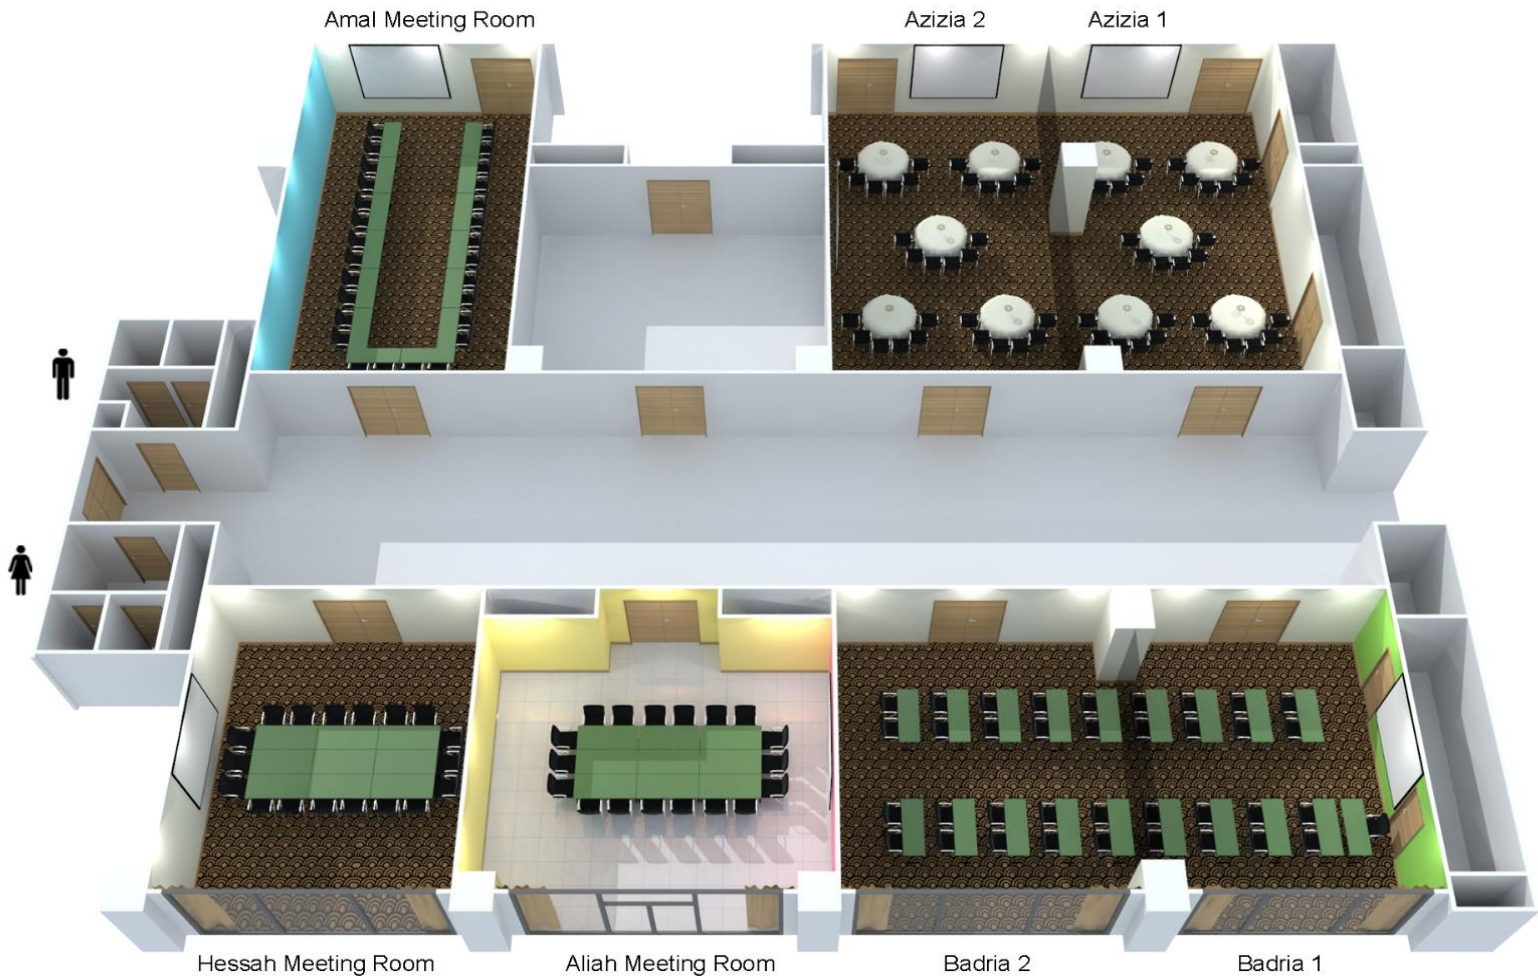

MEETING AND EVENTS PRESENTATION

AL MUBARAKIA HALL – FLOOR PLAN

AL MUBARAKIA CAPACITY

Room	Meters ²	Height (m)	Width (m)	Length (m)								Day light
AL Mubarakiah	660	22	25.42	25.95	250	280	500	250	70	70	350	NO
Boardroom I	50.1	3	6.57	7.63	12		20	18	10	10	15	No
Boardroom II	50.1	3	6.57	7.63	12		20	18	10	10	15	No
Boardroom II	50.1	3	6.57	7.63	12		20	18	10	10	15	No

CAR SHOW AVAILABLE IN AL MUBARAKIA ONLY

AL MUBARAKIA PICTURES

AL MUBARAKIA (DINNING HALL) PICTURES

Room	Meters	Height (m)	Width (m)	Length (m)								Day light
AL MUBARAKIA DINNING HALL	586	3	21.47	27.32	0	0	0	0	0	0	350	NO

4TH, FLOOR PLAN

BADRIA – MEETING ROOM

Room	Meters	Height (m)	Width (m)	Length (m)								Day light
BADRIA 1&2	110.2	3	14.50	7.60	25	40	70	40	35	30	35	YES

AL AMAL – MEETING ROOM

Room	Meters	Height (m)	Width (m)	Length (m)								Day light
AL AMAL	76.2	3	6.30	12.10	20	35	40	35	25	30	30	NO

ALAZIZIA – MEETING ROOM

Room	Meters	Height (m)	Width (m)	Length (m)								Day light
AL AZIZIA	151.2	3	13.69	8.70	45	60	90	72	30	40	70	NO

ALIA – MEETING ROOM

Room	Meters	Height (m)	Width (m)	Length (m)								Day light
ALIA	51.1	3	6.76	15.23	35	40	65	45	40	50	45	YES